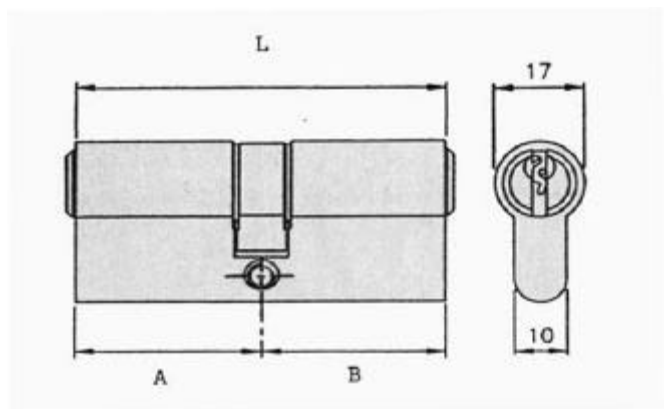

code   **Description**

1011 Brass cylinder for mortise lock with 3 keys and fixing screw.

A mm	B mm	L mm	L.it price	Euro price
35	65	100	L. 20.900	10,79
40	60	100	L. 20.900	10,79
30	70	100	L. 20.900	10,79
30	75	105	L. 22.100	11,41
50	55	105	L. 22.100	11,41
50	60	110	L. 23.350	12,06
30	80	110	L. 23.350	12,06
65	55	120	L. 24.600	12,70

1012 Brass cylinder with knob for mortise lock, with 3 keys and fixing screw.

L.it price	Euro price
L. 12.600	6,51

1213 Brass cylinder for aluminium sections, with 3 keys and fixing screw.

L. 12.600	6,51

2023/A Brass cylinder for lock to be fitted, with 3 keys and fixing screw.

L. 5.800	3,00

2023/B Brass cylinder for lock to be fitted, with 3 keys and fixing screw.

L. 8.000	4,13

2023/C Brass cylinder for lock to be fitted, with 3 keys and fixing screw.

L. 5.800	3,00